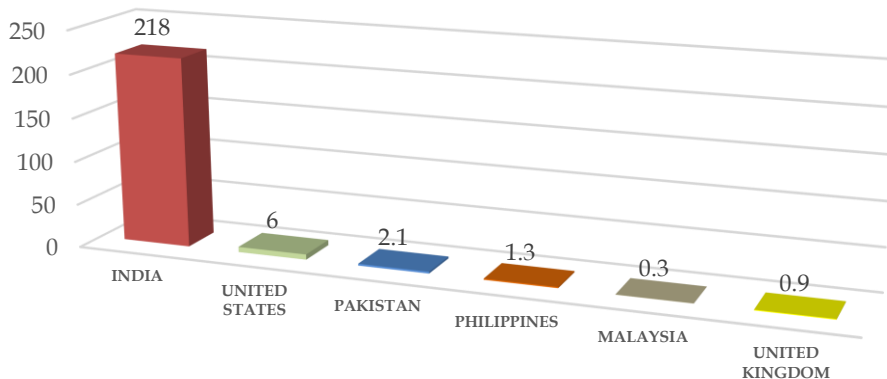

Geographical Statistics of YouTube channel*

Dr. Pradeep Kumar M.R.

Department of Pharmaceutical Chemistry
KLE College of Pharmacy, Hubballi

Number of Views

Watch time (hours)

Channel Link: <https://bit.ly/3AQcwbj>

*Based on YouTube Analytics for lifetime as on 23 August 2021