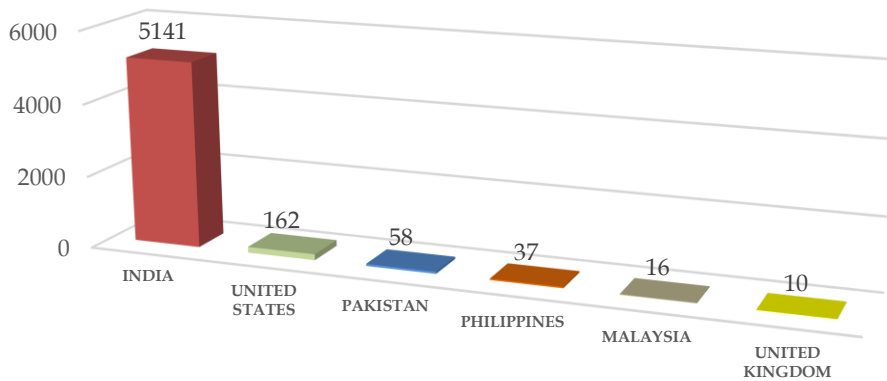

Geographical Statistics of YouTube channel*

Dr. Pradeep Kumar M.R.

Department of Pharmaceutical Chemistry
KLE College of Pharmacy, Hubballi

Number of Views

Watch time (hours)

Channel Link: <https://bit.ly/3AQcwbj>

*Based on YouTube Analytics for lifetime as on 23 August 2021